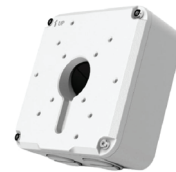

DIMENSIONS

CONNECTIONS

1	RJ-45	For network and PoE connections	
2	Power (12vDC)	Power connection	
3	Audio I/O	Gray	Audio Out
		Purple	Ground
		Green	Audio In
4	Alarm I/O	Brown	Ground
		Yellow	Audio Out
		White	Ground
		Orange	Alarm In
		Blue	Ground

ACCESSORIES

10-Series Junction Box
OE-CA10AP-01

10-Series Junction Box
OE-CA10JB-01

10-Series Pendant Cap
OE-CA10PC-01

10-Series Wall Mount
OE-CA10WM-01

Paintable Dome Cover
OE-CA00PDC-02

10-Series Wall Mount
OE-CA10WM-01

Indoor/Outdoor 7" Junction Box
OE-CA00JB-01

10-Series Wall Mount
OE-CA10WM-01

Indoor/Outdoor 7" Junction Box
OE-CA00JB-01

Pole Mount Kit
OE-CA00PMK-01

10-Series Pendant Cap
OE-CA10PC-01

Indoor/Outdoor Wall Mount
OE-CA00WM-01