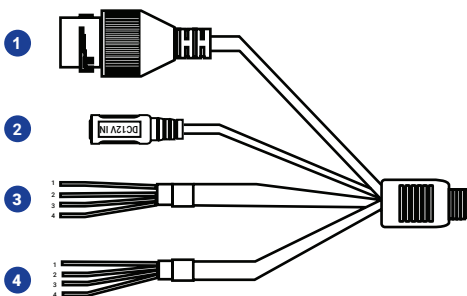

STORAGE	
Onboard Storage	MicroSD card; Up to 512GB
Network	Supported

CERTIFICATIONS	
Safety	UL
EMC	FCC Part 15 Subpart B Class B

ADDITIONAL IMAGES

A paintable dome cover is available free of charge by request
 Part Number OE-CA00PDC-02

DIMENSIONS

CONNECTIONS

1	RJ-45	For network and PoE connections	
2	Power (12vDC)	Power connection	
3	Audio I/O	Gray	Audio Out
		Purple	Ground
		Green	Audio In
4	Alarm I/O	Brown	Ground
		Yellow	Audio Out
		White	Ground
		Orange	Alarm In
		Blue	Ground