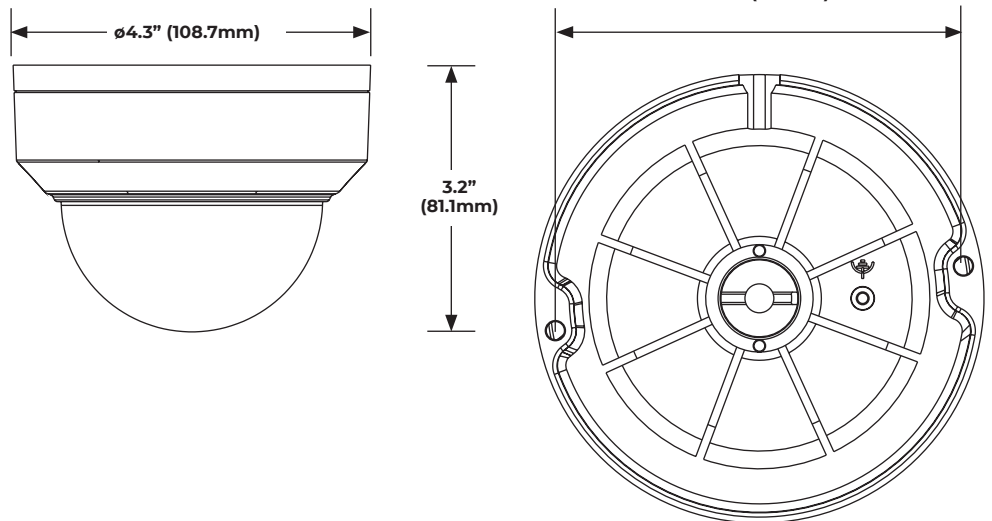

STORAGE	
Onboard Storage	MicroSD card; Up to 512GB
Network	Supported

CERTIFICATIONS	
Safety	UL
EMC	FCC Part 15 Subpart B Class B

ADDITIONAL IMAGES

A paintable dome cover is available free of charge by request
 Part Number OE-CA00PDC-02

DIMENSIONS

CONNECTIONS

1	RJ-45	For network and PoE connections	
2	Power (12vDC)	Power connection	
3	Audio I/O	Gray	Audio Out
		Purple	Ground
		Green	Audio In
4	Alarm I/O	Brown	Ground
		Yellow	Audio Out
		White	Ground
		Orange	Alarm In
		Blue	Ground