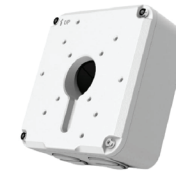

DIMENSIONS

CONNECTIONS

1	RJ-45	For network and PoE connections	
2	Power (12vDC)	Power connection	
3	Audio I/O	Gray	Audio Out
		Purple	Ground
		Green	Audio In
4	Alarm I/O	Brown	Ground
		Yellow	Audio Out
		White	Ground
		Orange	Alarm In
		Blue	Ground

ACCESSORIES

10-Series Junction Box
OE-CA10AP-01

10-Series Junction Box
OE-CA10JB-01

10-Series Pendant Cap
OE-CA10PC-01

10-Series Wall Mount
OE-CA10WM-01

Paintable Dome Cover
OE-CA00PDC-02

10-Series Wall Mount
OE-CA10WM-01

Indoor/Outdoor 7" Junction Box
OE-CA00JB-01

10-Series Wall Mount
OE-CA10WM-01

Indoor/Outdoor 7" Junction Box
OE-CA00JB-01

Pole Mount Kit
OE-CA00PMK-01

10-Series Pendant Cap
OE-CA10PC-01

Indoor/Outdoor Wall Mount
OE-CA00WM-01